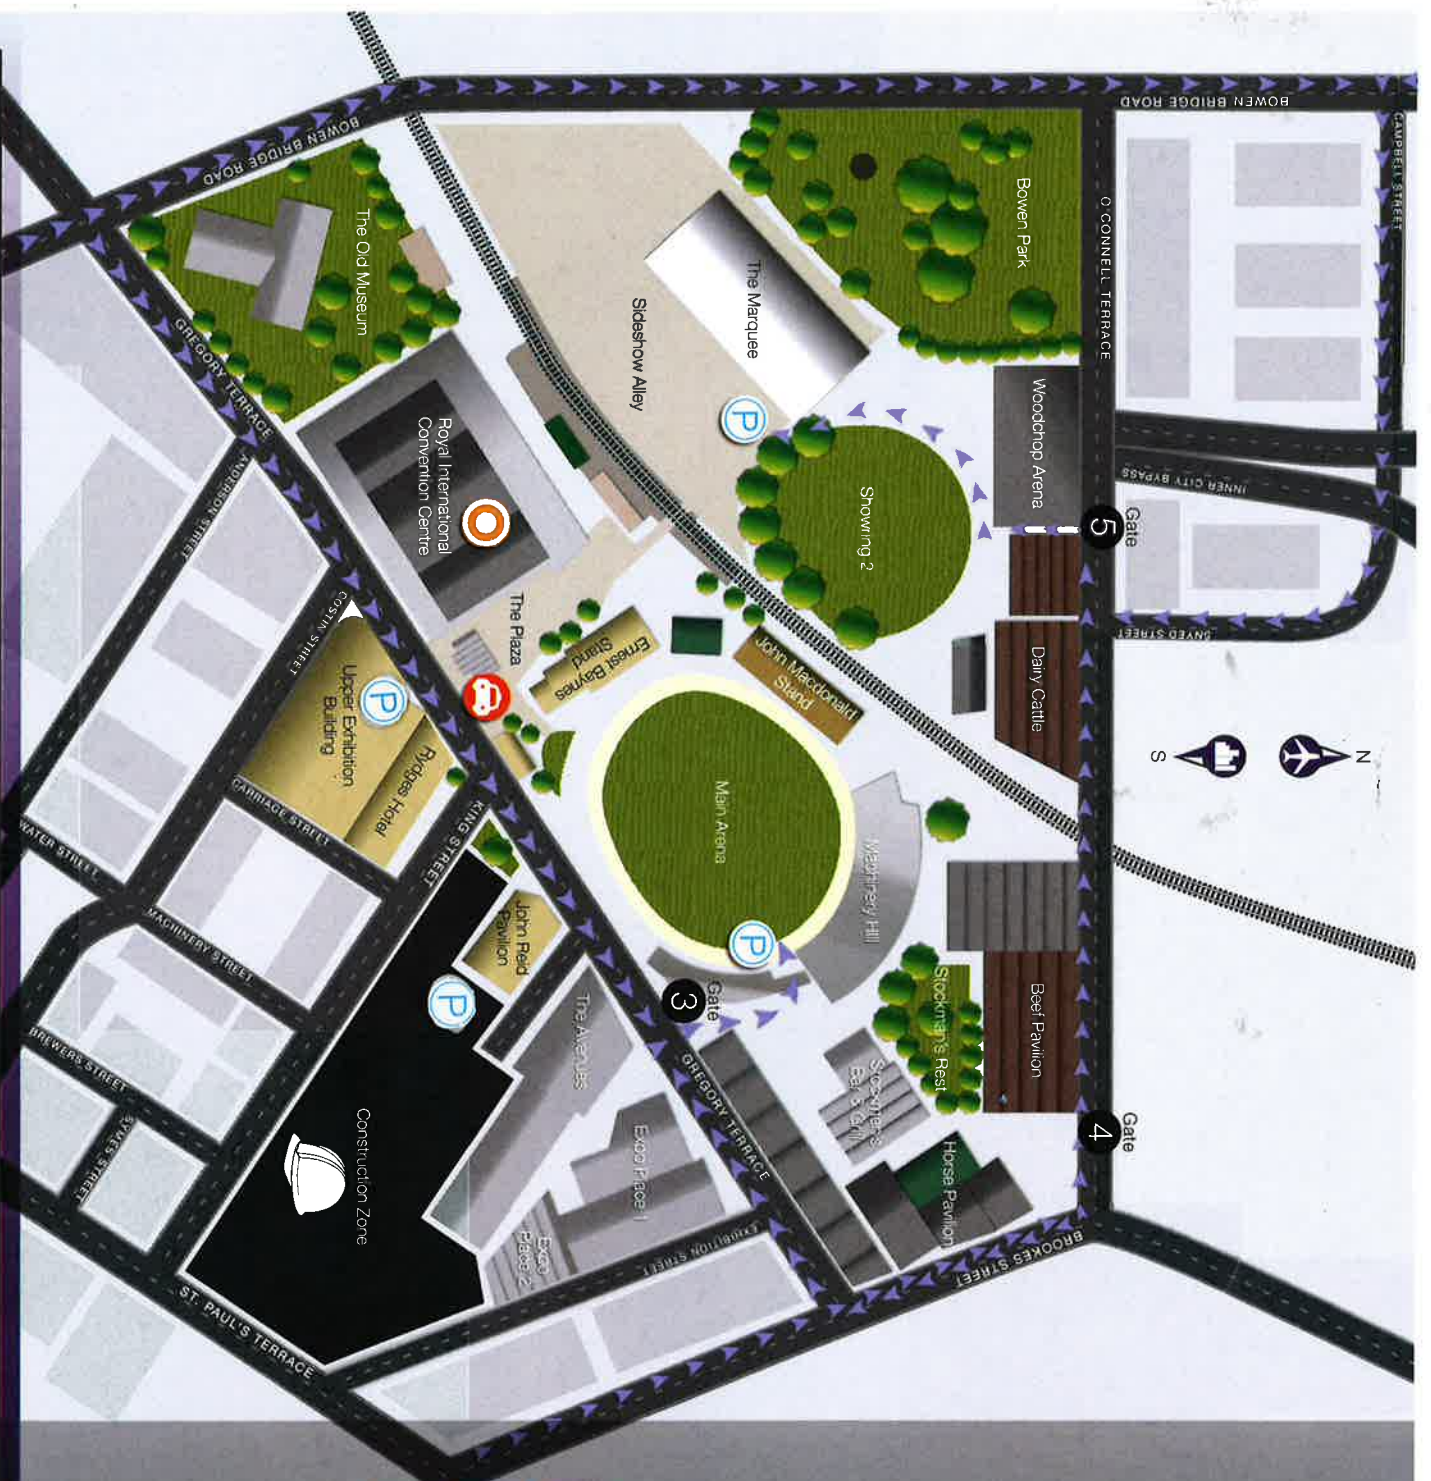

ROYAL
INTERNATIONAL
CONVENTION CENTRE
BRISBANE AUSTRALIA

BRISBANE
SHOW
GROUNDS

Event Parking Map

Royal ICC

Main Arena & Sideshow Alley

Event Location

Parking Areas

Taxis (drop off/pick up)